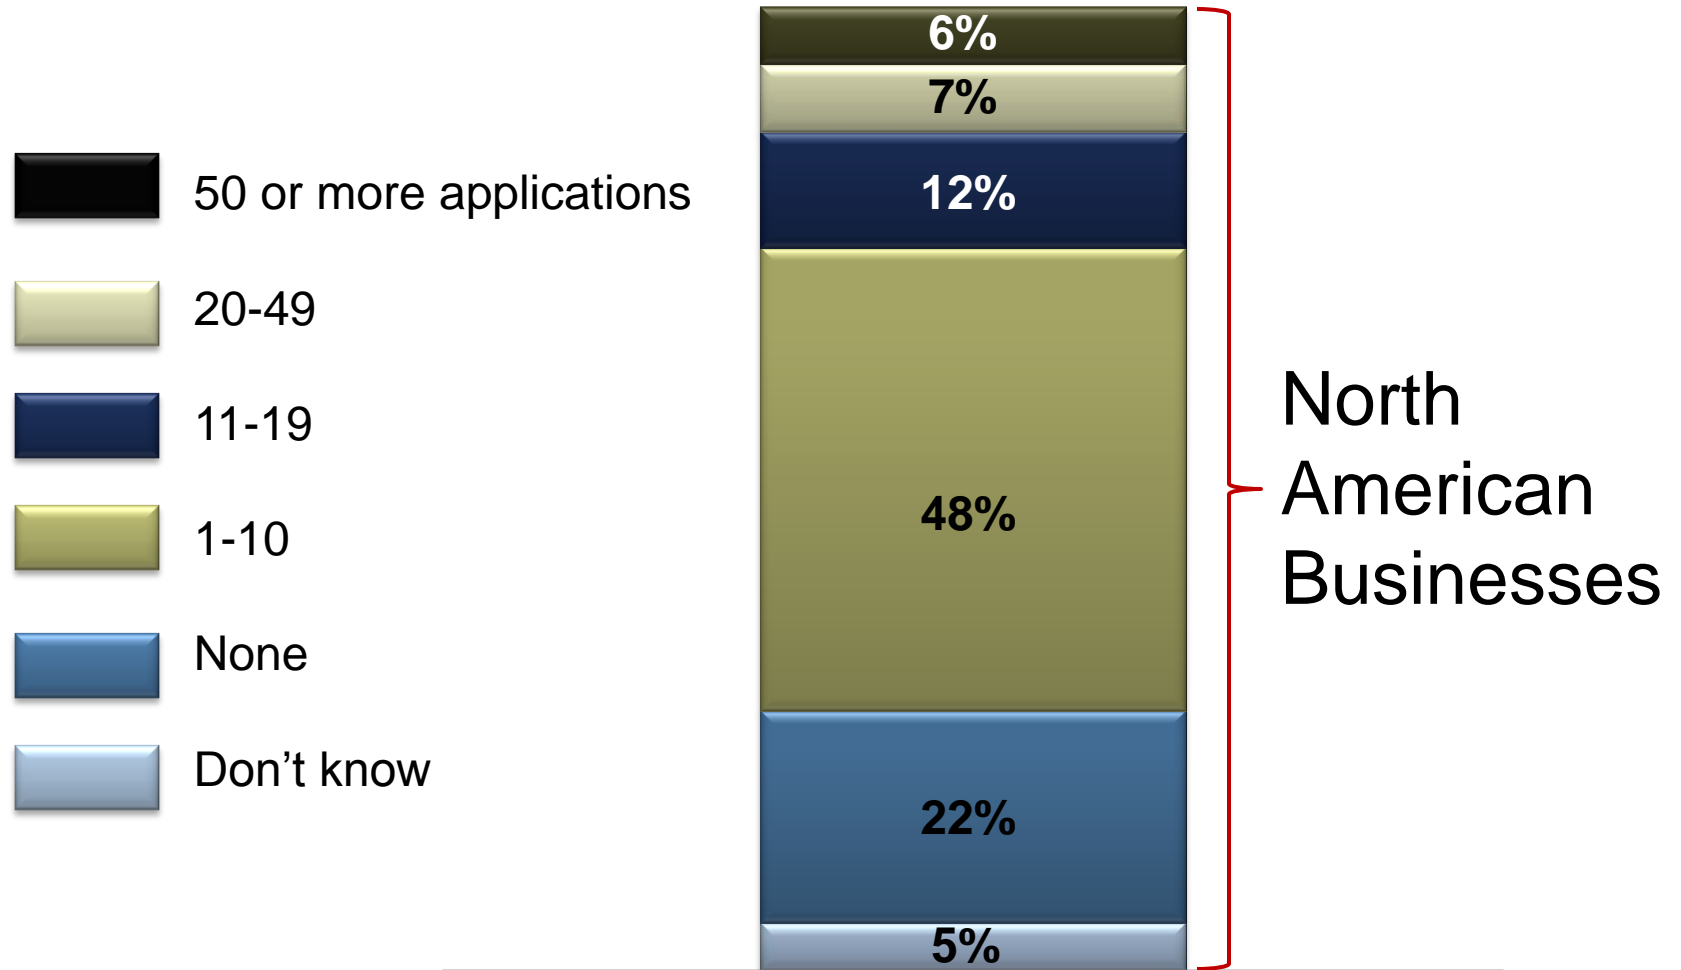

Exhibit 1. Mobile Employee-Facing Software Applications: Current Deployment Levels

N=308

August 2013

Source: Frost & Sullivan 2013 Mobile Enterprise Apps Survey